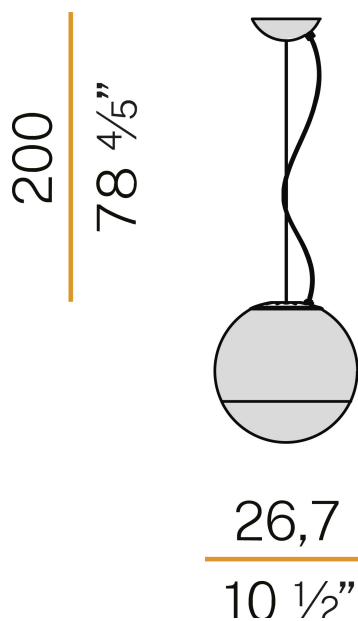

PANZERI

Smoke

220-240V AC

L01540.027.0200

 titanium/smoky grey diffuser

Data sheet

CODE	L01540.027.0200
SYSTEM POWER CONSUMPTION	max 116W
EFFICACY	11.47lm/W
LIGHT SOURCE	LED retrofit / halogen
LIGHT SOURCE KIT	* included
COMPATIBLE SOURCES	LED retrofit bulb 21W E27 2700K Ra80 2500lm * / max.116W E27
COLOUR TEMPERATURE	2700K Ra>80
LIGHT DISTRIBUTION	diffused
POWER SUPPLY	220-240V AC
FREQUENCY	50/60Hz
NOMINAL LUMINOUS FLUX	2500lm
LUMEN OUTPUT	1330lm
EFFICIENCY	53.2%
WEIGHT	2.93 Kg
PROTECTION DEGREE	IP20
PACKING DIMENSIONS (CM)	0,0 x 0,0 x 0,0

Suspension lighting fixture for interiors, with direct and indirect light emission. Pickled sheet metal structure in titanium polyacrylic paint. Diffuser in hand-crafted blown glass with white or smoke-grey shaded effect. 2m (78,7") long steel suspension cable. 2m (78,7") long power cable in transparent PVC. Power canopy with galvanized sheet metal ceiling bracket and pickled sheet metal covering in titanium polyacrylic paint.

Technical drawing

Polar diagram